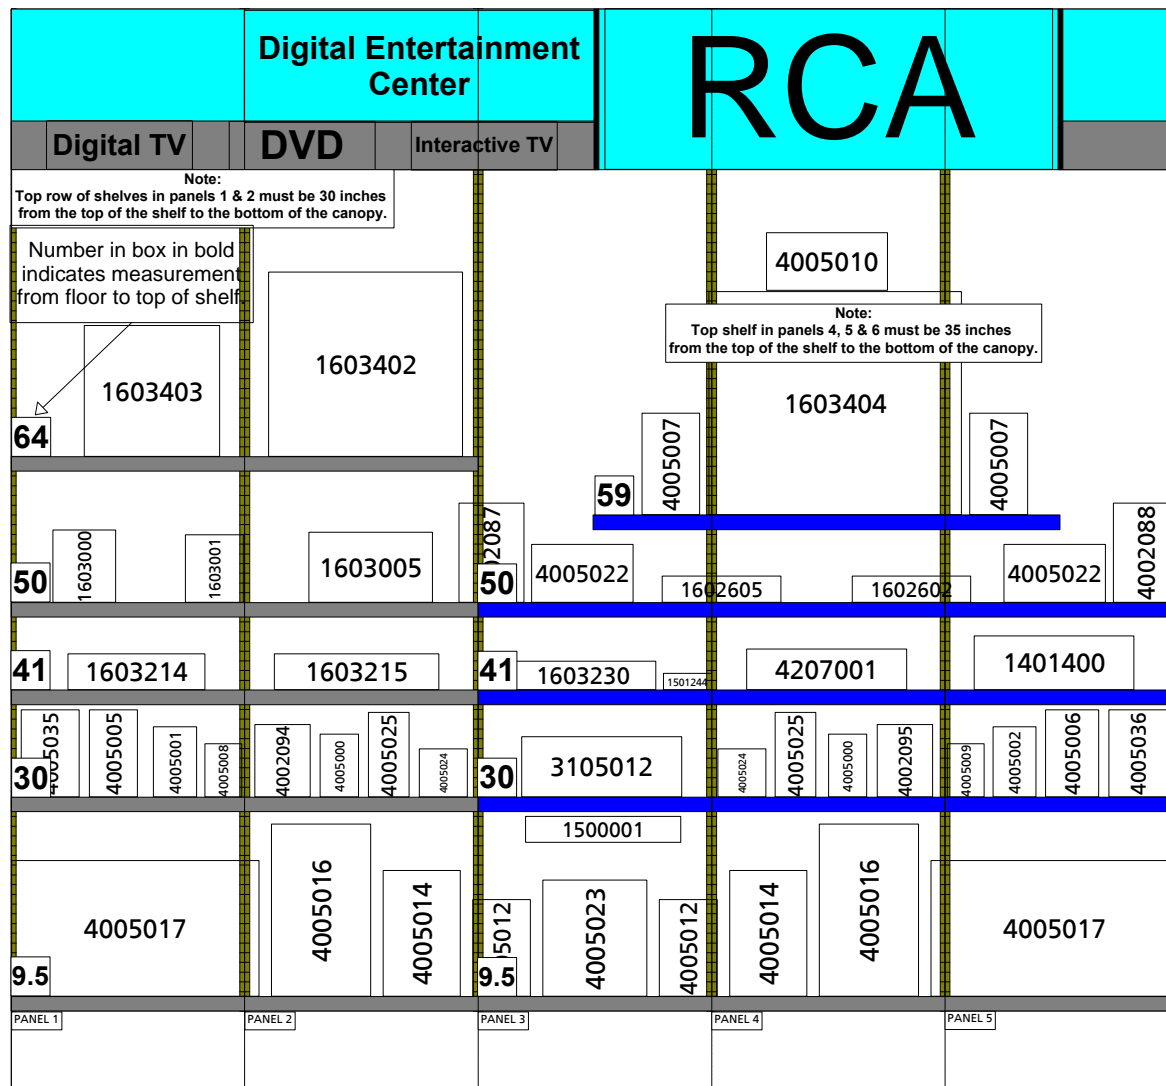

RCA Digital Entertainment Center 10' Option

Revised: 10/08/2001

FaxBack #58103

Phone: (817) 415-0583

RadioShack Store Display

Merchandise Planogram - 2 Dimensional View With Pictures

RCA Digital Entertainment Center 10' Option

Revised: 10/08/2001

FaxBack #58103

Phone: (817) 415-0583

RadioShack Store Display

Merchandise Planogram - 2 Dimensional View

RCA Digital Entertainment Center 10' Option

Revised: 10/08/2001

FaxBack #58103

RadioShack Store Display

Merchandise Planogram - Product Report