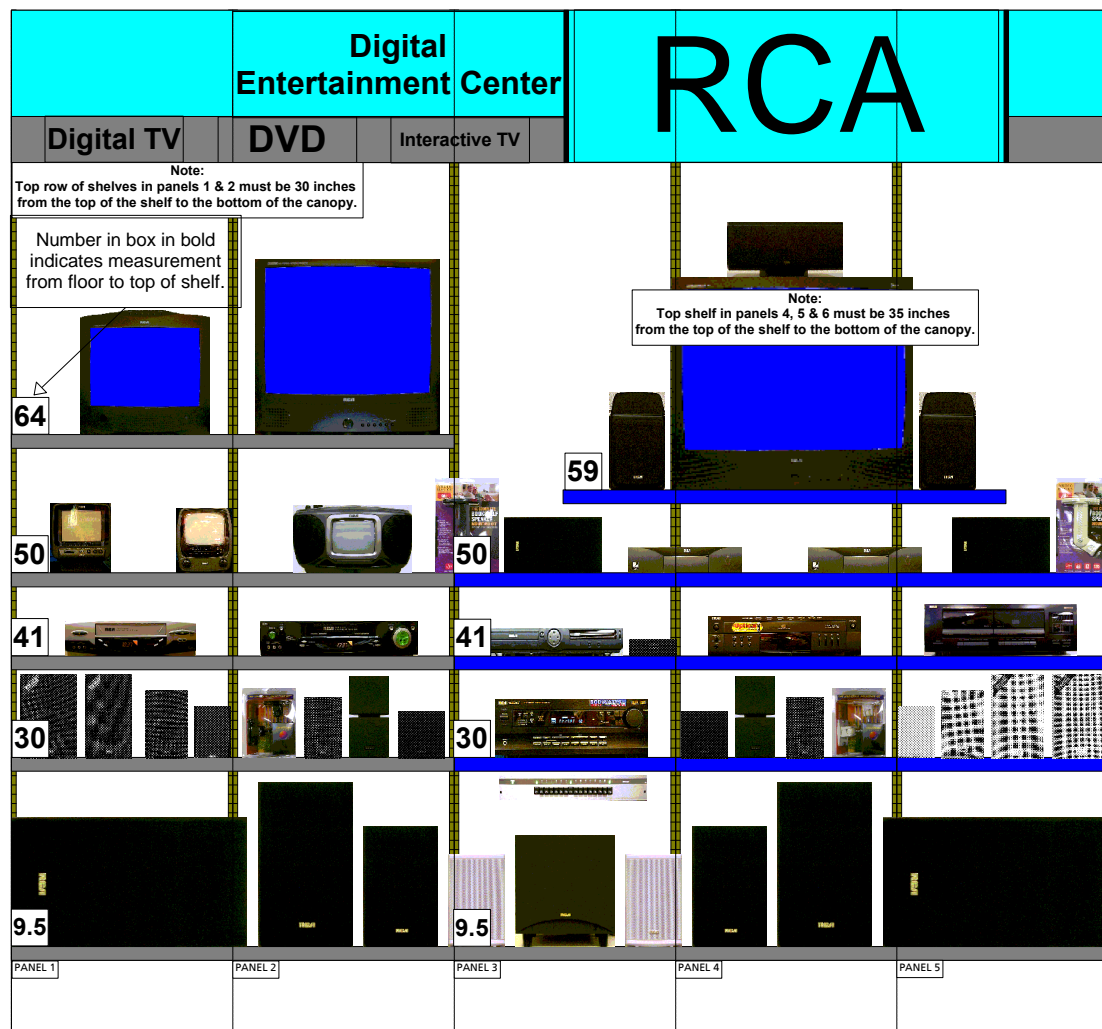

RCA Digital Entertainment Center 10' Option

Revised: 10/08/2001

FaxBack #58103

Phone: (817) 415-0583

RadioShack Store Display

Merchandise Planogram - 2 Dimensional View With Pictures

RCA Digital Entertainment Center 10' Option

Revised: 10/08/2001

FaxBack #58103

Phone: (817) 415-0583

RadioShack Store Display

Merchandise Planogram - 2 Dimensional View

RCA Digital Entertainment Center 10' Option

Revised: 10/08/2001

FaxBack #58103

RadioShack Store Display

Merchandise Planogram - Product Report